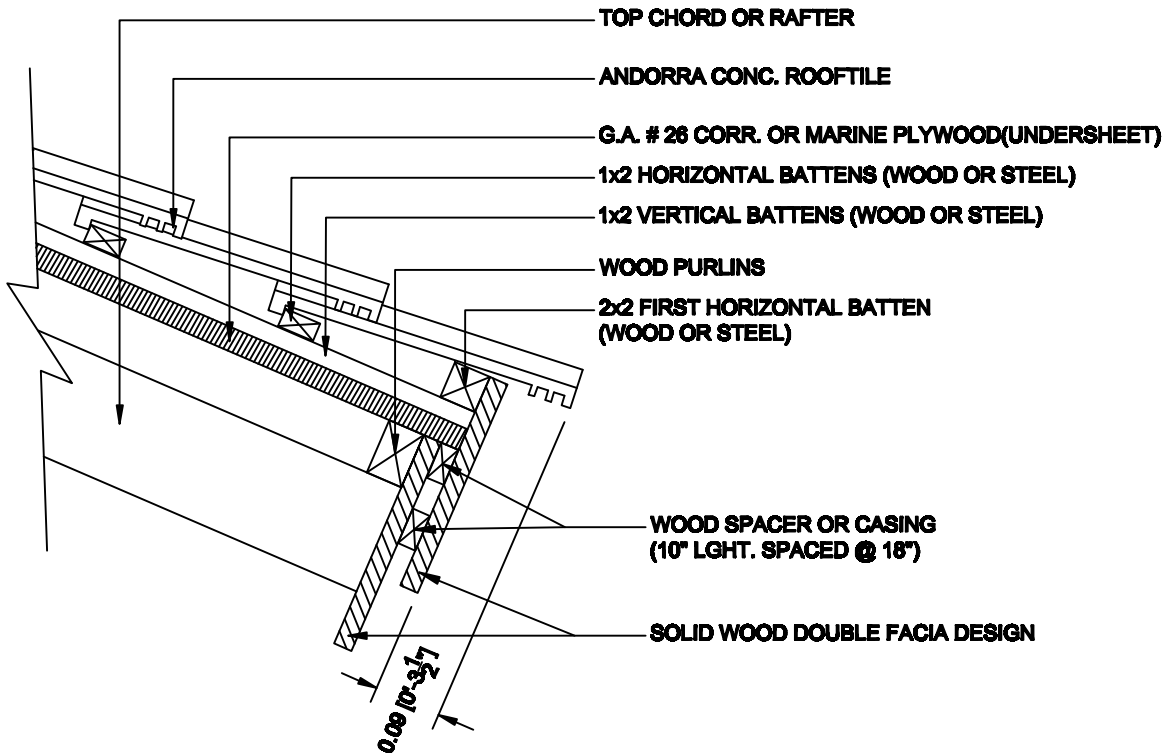

GUTTER DETAIL

SCALE : 1:15 MTS.

WITHOUT GUTTER DETAIL

SCALE 1:10 MTS.